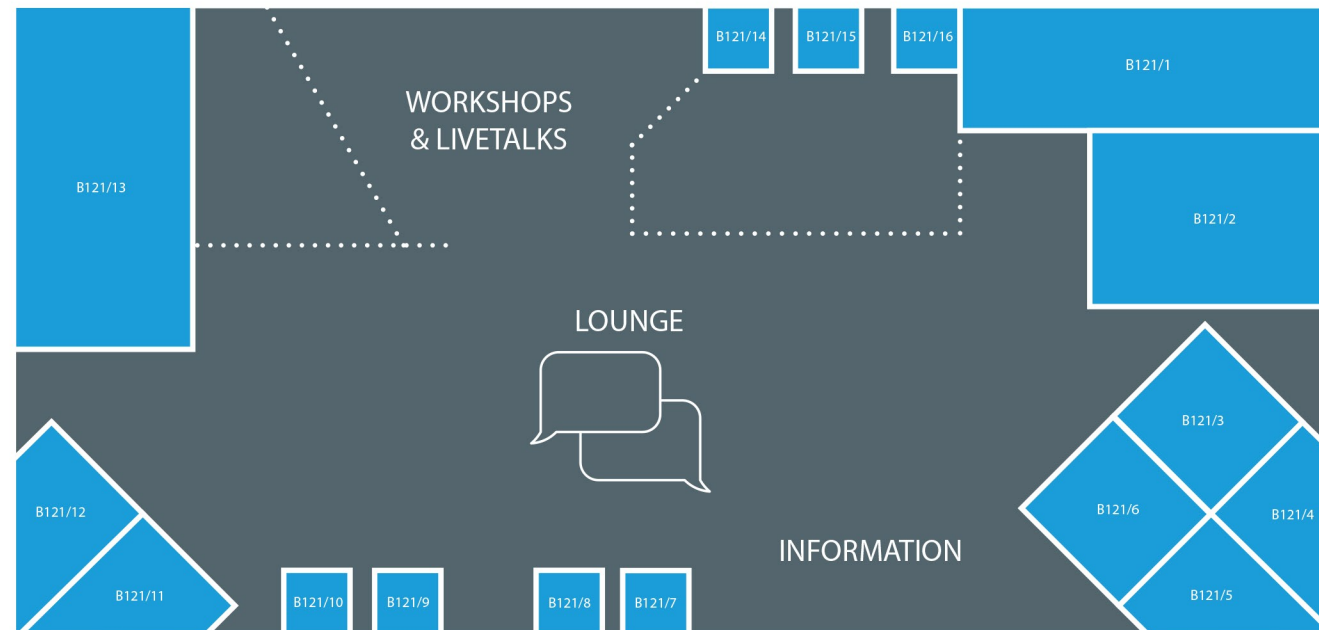

# Especially here for you from **BAVARIA**

- [ui!] Urban Software Institute | KIWA | SDIKA ..... B121/2
- 5G Synergiewerke ..... B121/21
- Ariadne Maps ..... B121/4
- ateneKom ..... B121/24
- Bayern Innovativ – Cluster Connected Mobility | Smart Cities & Regions ..... B121/5
- CIP Mobility ..... B121/12
- City of Munich ..... B121/3
- Clevertici Systems ..... B121/6
- Dromos ..... B121/10
- Es-geht! Energiesysteme ..... B121/17
- EurA AG ..... B121/26
- GBCI Green Business Certification ..... B121/14
- GridParity ..... B121/13
- Haselhorst Associates ..... B121/19
- LiangDao ..... B121/20
- Messe München BAU | digitalBAU | Bauzentrum Poing ..... B121/7
- MOBIWORX Telematik ..... B121/9
- Munich Metropolitan Region ..... B121/8
- PB Consult ..... B121/22
- Plan4Better ..... B121/23
- PwC PricewaterhouseCoopers ..... B121/1
- Research Cooperation SAVeNoW ..... B121/11
- roosi - Smart Data Services ..... B121/15
- SmartRegion AUF project, Apfeldorf, Unterdießen & Fuchstal ..... B121/16
- Treesense ..... B121/18
- Urbanistic ..... B121/25